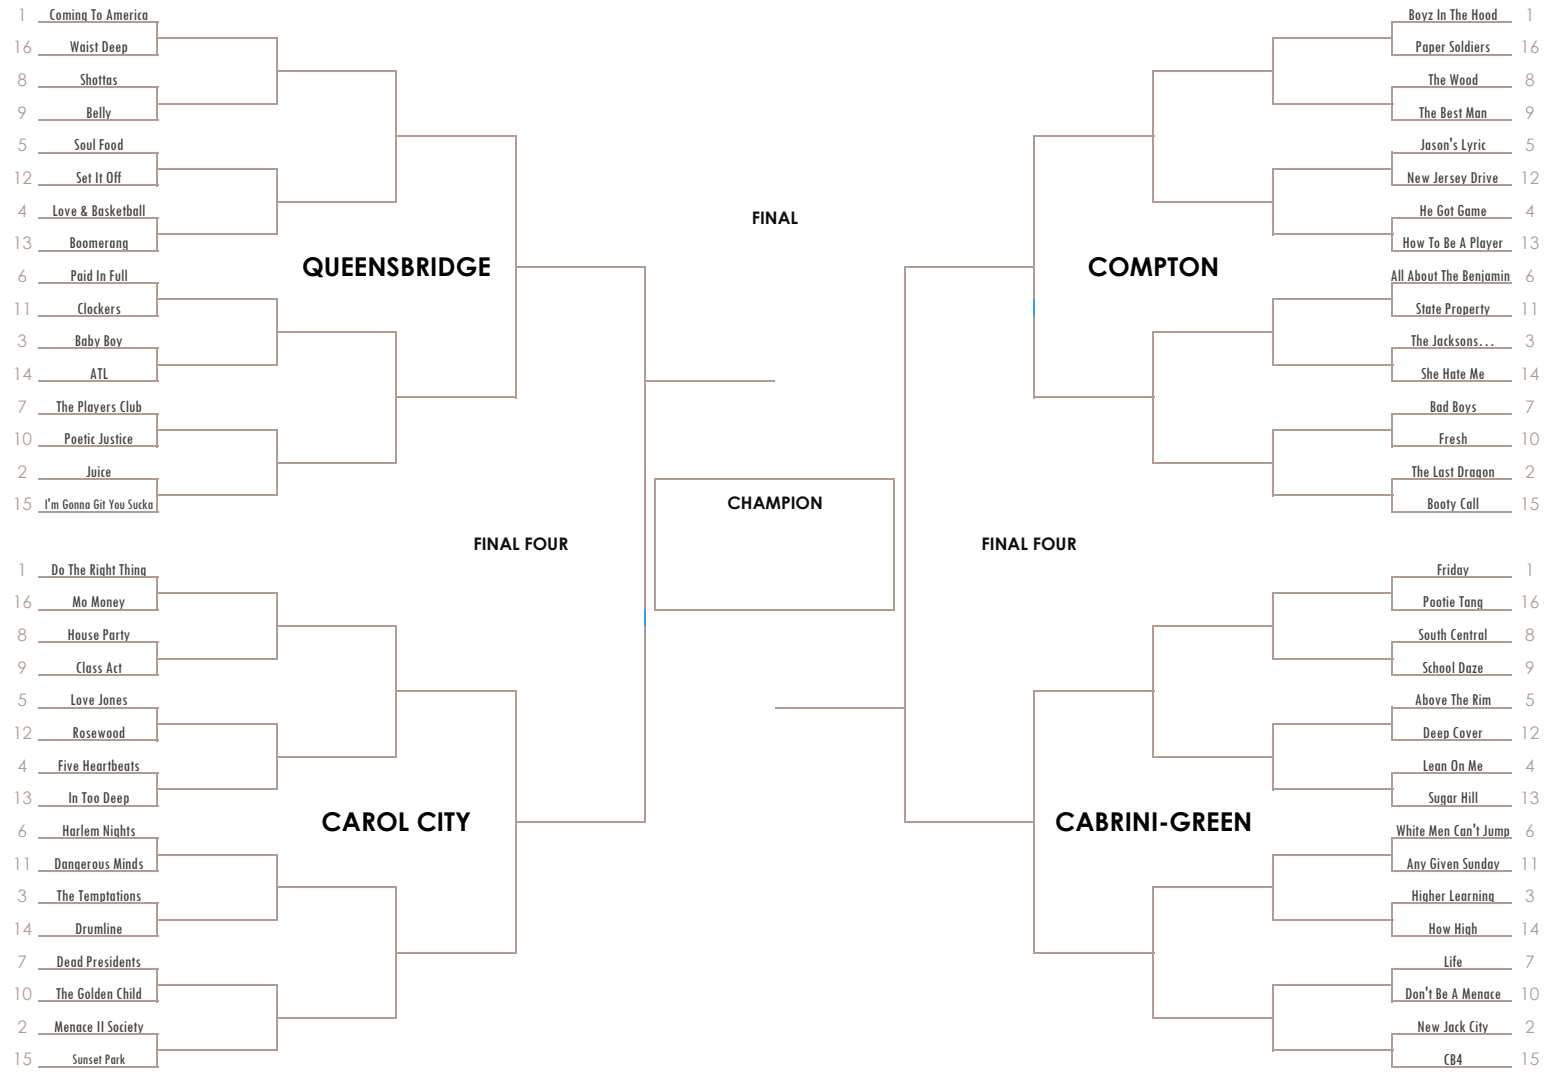

seventeenth March Movie Madness Tournament Bracket

1st Round	2nd Round	Sweet 16	Elite 8	Final Four	National Championship	Final Four	Elite 8	3rd Round	Sweet 16	1st Round
Week of 3/4	Week of 3/11	Week of 3/18	Week of 3/25	Week of 4/1	Week of 4/1	Week of 4/1	Week of 3/25	Week of 3/18	Week of 3/11	Week of 3/4