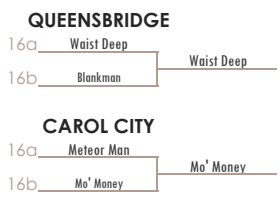

seventeenth March Movie Madness Tournament Bracket

1st Round	2nd Round	Sweet 16	Elite 8	Final Four	National Championship	Final Four	Elite 8	3rd Round	Sweet 16	1st Round
Week of 3/4	Week of 3/11	Week of 3/18	Week of 3/25	Week of 4/1	Week of 4/1	Week of 4/1	Week of 3/25	Week of 3/18	Week of 3/11	Week of 3/4